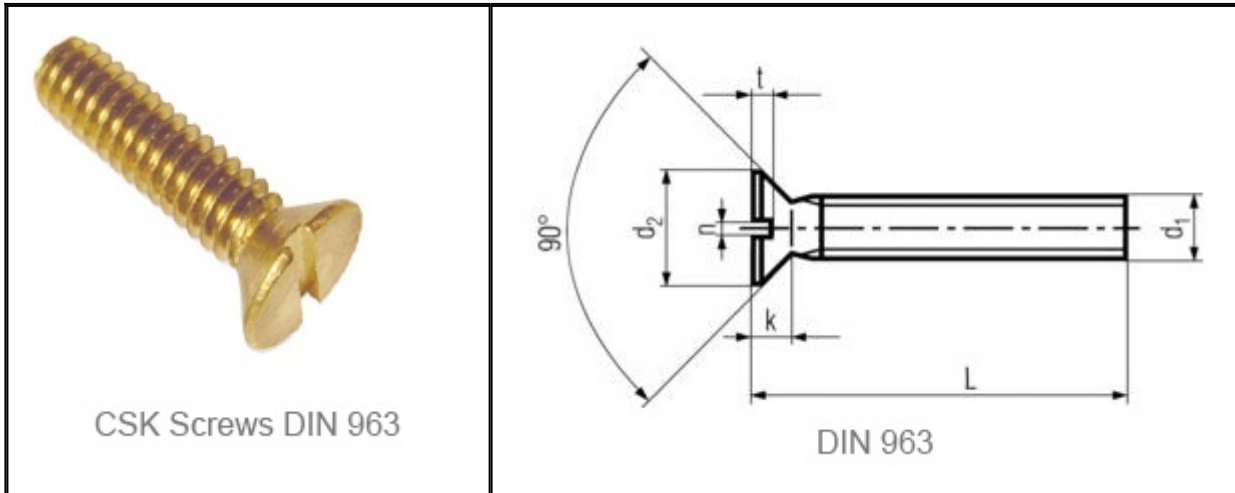

CSK Screws DIN 963

CSK Screws DIN 963

DIN 963 Brass Screws Slotted Csk screws countersunk head machine screws Slotted CSk Brass Screws Metric screws Flat head Brass Screws slotted Flat head screws Brass and Stainless Steel

Diameter d1	M2	M2.5	M3	M4	M5	M6	M8	M10
t min	0.4	0.5	0.6	0.8	1	1.2	1.6	2
n	0.5	0.6	0.8	1	1.2	1.6	2	2.5
k max	1.2	1.5	1.65	2.2	2.5	3	4	5
d2 max	3.8	4.7	5.6	7.5	9.2	11	14.5	18

ADDEESS:

Conex Brass Screws Fasteners