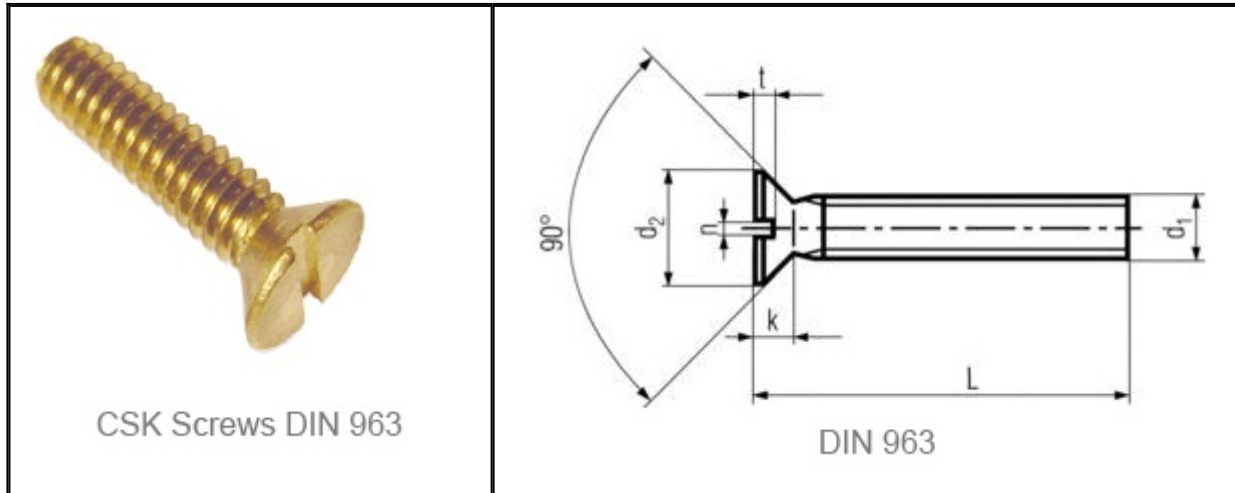

## CSK Screws DIN 963

### CSK Screws DIN 963

DIN 963 Brass Screws Slotted Csk screws countersunk head machine screws Slotted CSk Brass Screws Metric screws Flat head Brass Screws slotted Flat head screws Brass and Stainless Steel