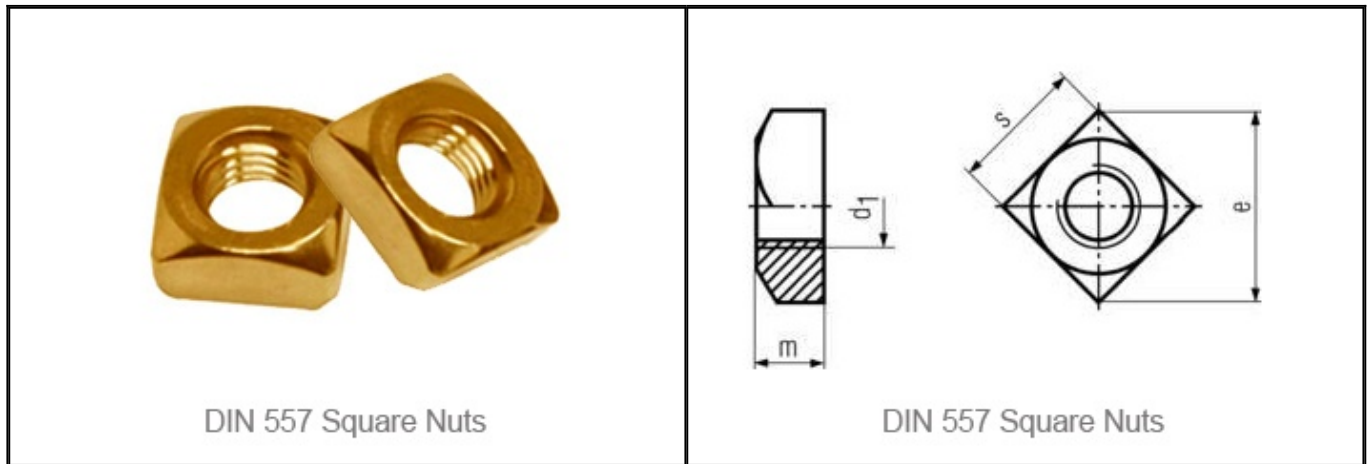

DIN 557 Square nuts

DIN 557 Square Nuts

DIN 557 Square Nuts Brass DIN 557 Square Nuts

We manufacture from India DIN 557 Square Nuts Brass DIN 557 Square Nut machined and cold forged from Brass bars/wires. We also offer hex nuts and lock nuts.

d1	s	e	m
M5	8	11.3	4
M6	10	14.1	5
M8	13	18.4	6.5
M10	16	22.6	8
M12	18	25.4	10
M16	24	33.9	13

Material: CW614N CZ 121 Brass rods, CDA 360 brass

Threads: metric M3 M4 M5 M6 M8 M10 M12

Finish: Nickel plated, Self colour, Tin plated for all square nuts to DIN 557