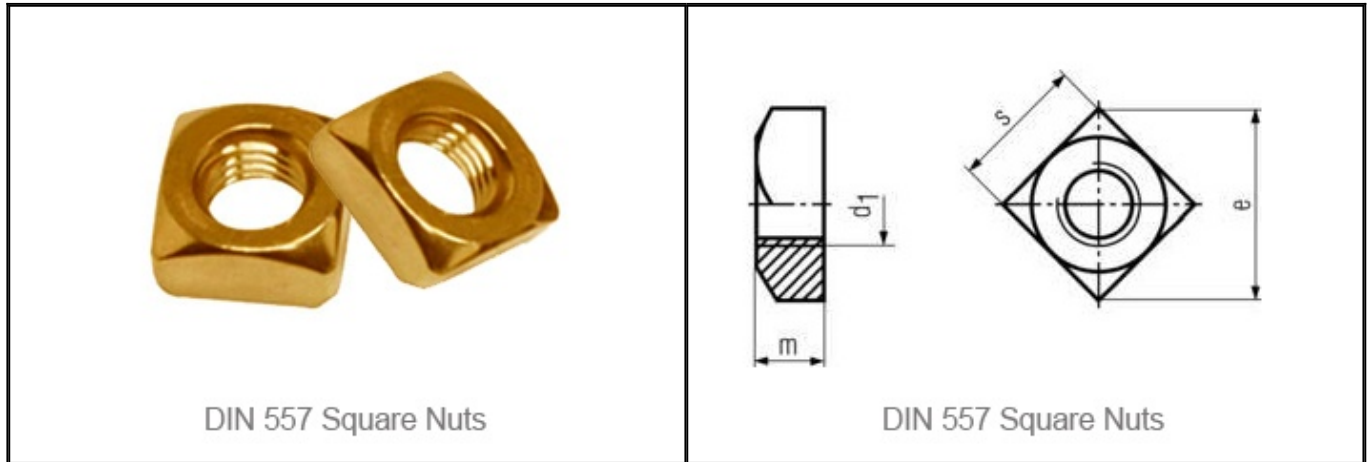

DIN 557 Square nuts

DIN 557 Square Nuts

DIN 557 Square Nuts Brass DIN 557 Square Nuts

We manufacture from India DIN 557 Square Nuts Brass DIN 557 Square Nut machined and cold forged from Brass bars/wires. We also offer hex nuts and lock nuts.

d1	s	e	m
M5	8	11.3	4
M6	10	14.1	5
M8	13	18.4	6.5
M10	16	22.6	8
M12	18	25.4	10
M16	24	33.9	13

Material: CW614N CZ 121 Brass rods, CDA 360 brass

Threads: metric M3 M4 M5 M6 M8 M10 M12

Finish: Nickel plated, Self colour, Tin plated for all square nuts to DIN 557