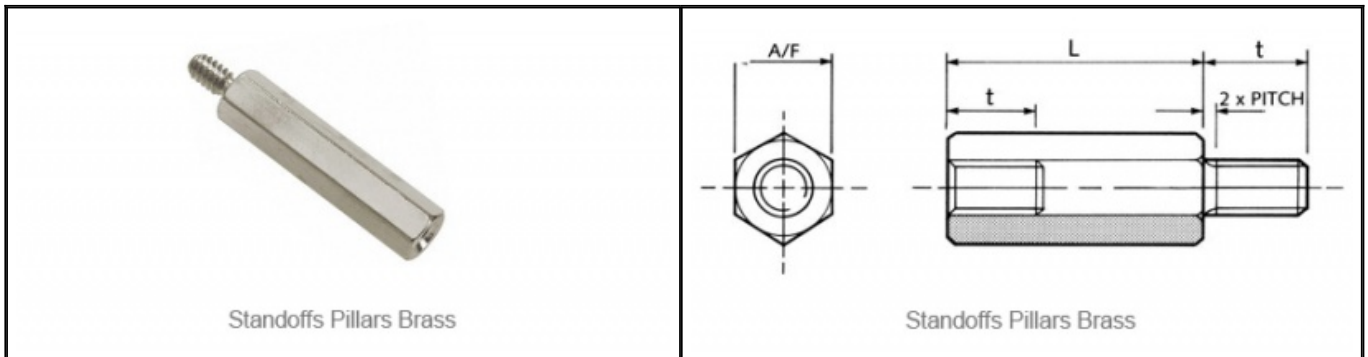

**standoffs Pillars Brass**

**Standoffs Pillars Brass**

**BRASS STANDOFFS**

- Metric Brass Standoffs
- Nickel plated threaded stand offs
- Brass stand off pillars
- UNC UNEF METric ISO threaded
- 2.5mm 3mm 3.5mm 4mm 5mm 6mm 1/8" 3/16" 1/4" 6-32, 4-40, 8-32, 10-16 10-20 8-36 6-40 UNC UNEF Threads

A/F	Thread Stud	Length	Length
M3	5.5 mm	5, 8, 10, 12, 15, 20, 25, 40, 50	6 mm
M4	7 mm	5, 8, 10, 12, 15, 20, 25, 40, 50	8 mm
M5	8 mm	8, 10, 12, 15, 20, 25, 40, 50	10 mm
M6	10 mm	10, 12, 15, 20, 25, 40, 50	12 mm