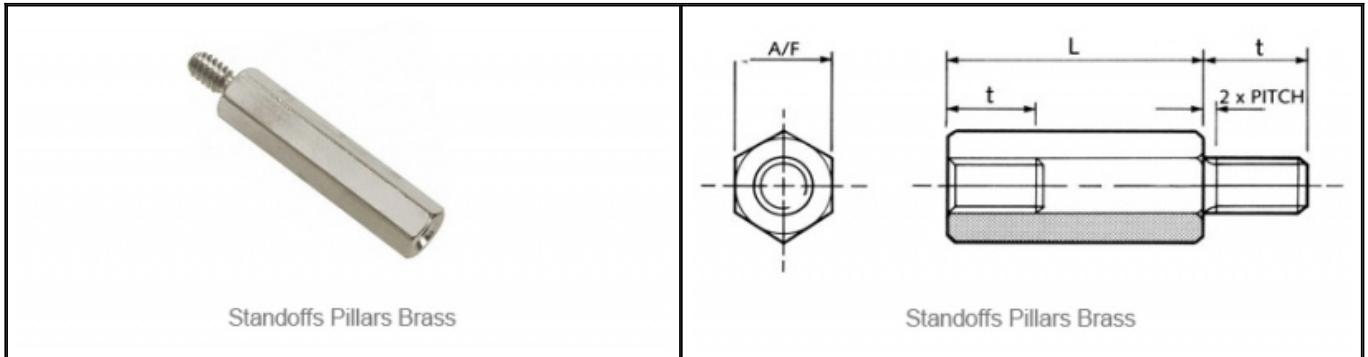

standoffs Pillars Brass

Standoffs Pillars Brass

BRASS STANDOFFS

- Metric Brass Standoffs
- Nickel plated threaded stand offs
- Brass stand off pillars
- UNC UNEF METric ISO threaded
- 2.5mm 3mm 3.5mm 4mm 5mm 6mm 1/8" 3/16" 1/4" 6-32, 4-40, 8-32, 10-16 10-20 8-36 6-40 UNC UNEF Threads

| A/F | Thread Stud | Length | Length |
|-----|-------------|----------------------------------|--------|
| M3 | 5.5 mm | 5, 8, 10, 12, 15, 20, 25, 40, 50 | 6 mm |
| M4 | 7 mm | 5, 8, 10, 12, 15, 20, 25, 40, 50 | 8 mm |
| M5 | 8 mm | 8, 10, 12, 15, 20, 25, 40, 50 | 10 mm |
| M6 | 10 mm | 10, 12, 15, 20, 25, 40, 50 | 12 mm |