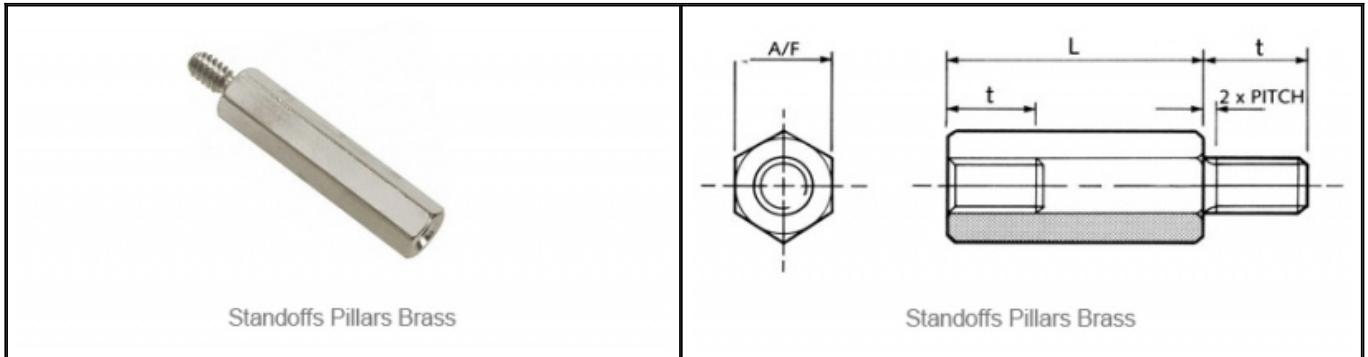

standoffs Pillars Brass

Standoffs Pillars Brass

BRASS STANDOFFS

- Metric Brass Standoffs
- Nickel plated threaded stand offs
- Brass stand off pillars
- UNC UNEF METric ISO threaded
- 2.5mm 3mm 3.5mm 4mm 5mm 6mm 1/8" 3/16" 1/4" 6-32, 4-40, 8-32, 10-16 10-20 8-36 6-40 UNC UNEF Threads

A/F	Thread Stud	Length	Length
M3	5.5 mm	5, 8, 10, 12, 15, 20, 25, 40, 50	6 mm
M4	7 mm	5, 8, 10, 12, 15, 20, 25, 40, 50	8 mm
M5	8 mm	8, 10, 12, 15, 20, 25, 40, 50	10 mm
M6	10 mm	10, 12, 15, 20, 25, 40, 50	12 mm