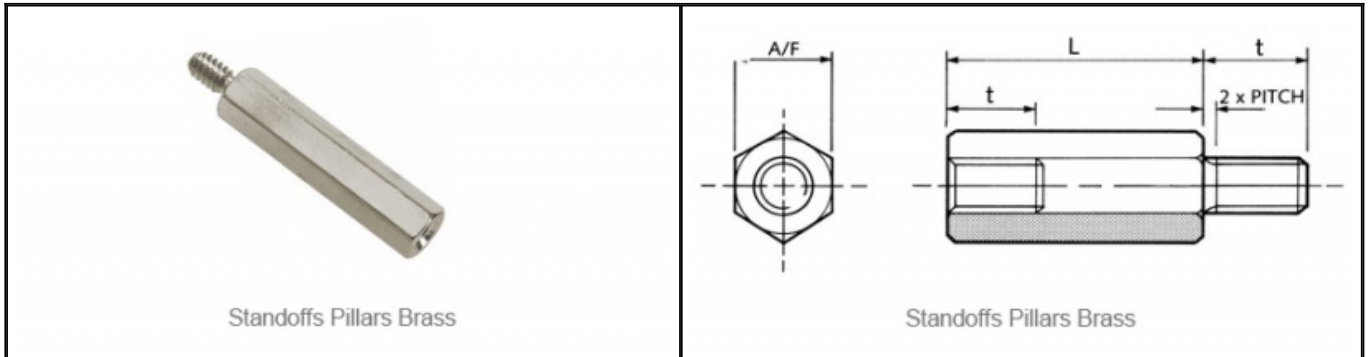

**standoffs Pillars Brass**

**Standoffs Pillars Brass**

**BRASS STANDOFFS**

- Metric Brass Standoffs
- Nickel plated threaded stand offs
- Brass stand off pillars
- UNC UNEF METric ISO threaded
- 2.5mm 3mm 3.5mm 4mm 5mm 6mm 1/8" 3/16" 1/4" 6-32, 4-40, 8-32, 10-16 10-20 8-36 6-40 UNC UNEF Threads

| A/F | Thread Stud | Length                           | Length |
|-----|-------------|----------------------------------|--------|
| M3  | 5.5 mm      | 5, 8, 10, 12, 15, 20, 25, 40, 50 | 6 mm   |
| M4  | 7 mm        | 5, 8, 10, 12, 15, 20, 25, 40, 50 | 8 mm   |
| M5  | 8 mm        | 8, 10, 12, 15, 20, 25, 40, 50    | 10 mm  |
| M6  | 10 mm       | 10, 12, 15, 20, 25, 40, 50       | 12 mm  |