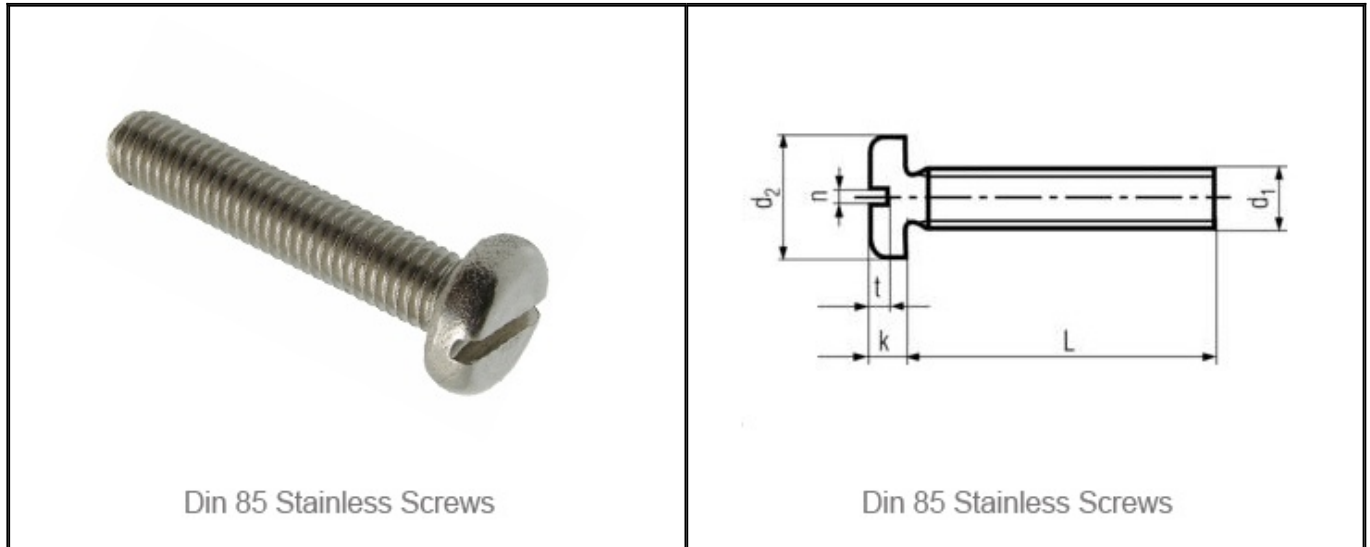

**Din 85 Stainless Screws**

**Din 85 Stainless Screws**

STAINLESS STEEL PAN HEAD SCREWS DIN 85 PAN HEAD SCRWE SLOTTED PAN HEAD METRIC SCREWS

We are manufacturers of cold forged Stainless Steel screws and fasteners

Diameter d1	M2	M2.5	M3	M4	M5	M6	M8
t	0.5	0.6	0.7	1	1.2	1.5	1.9
n	0.6	0.6	0.8	1	1.2	1.6	2
k	1.2	1.5	1.8	2.4	3	3.6	4.8
d2	4	5	6	8	10	12	16

**ADDEESS:**

**Conex Brass Screws Fasteners**  
Plot 10 B GIDC IND Estate Jamnagar 361004 INDIA