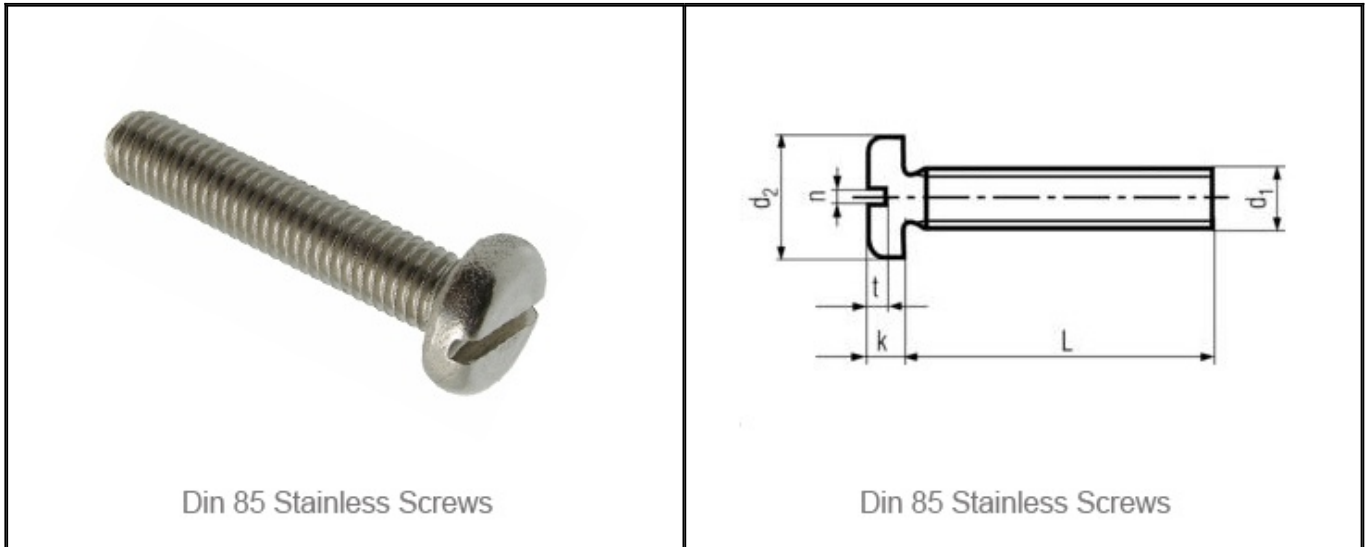

Din 85 Stainless Screws

Din 85 Stainless Screws

STAINLESS STEEL PAN HEAD SCREWS DIN 85 PAN HEAD SCRWES SLOTTED PAN HEAD METRIC SCREWS

We are manufacturers of cold forged Stainless Steel screws and fasteners

Diameter d1	M2	M2.5	M3	M4	M5	M6	M8
t	0.5	0.6	0.7	1	1.2	1.5	1.9
n	0.6	0.6	0.8	1	1.2	1.6	2
k	1.2	1.5	1.8	2.4	3	3.6	4.8
d2	4	5	6	8	10	12	16

ADDEESS:

Conex Brass Screws Fasteners

Plot 10 B GIDC IND Estate Jamnagar 361004 INDIA