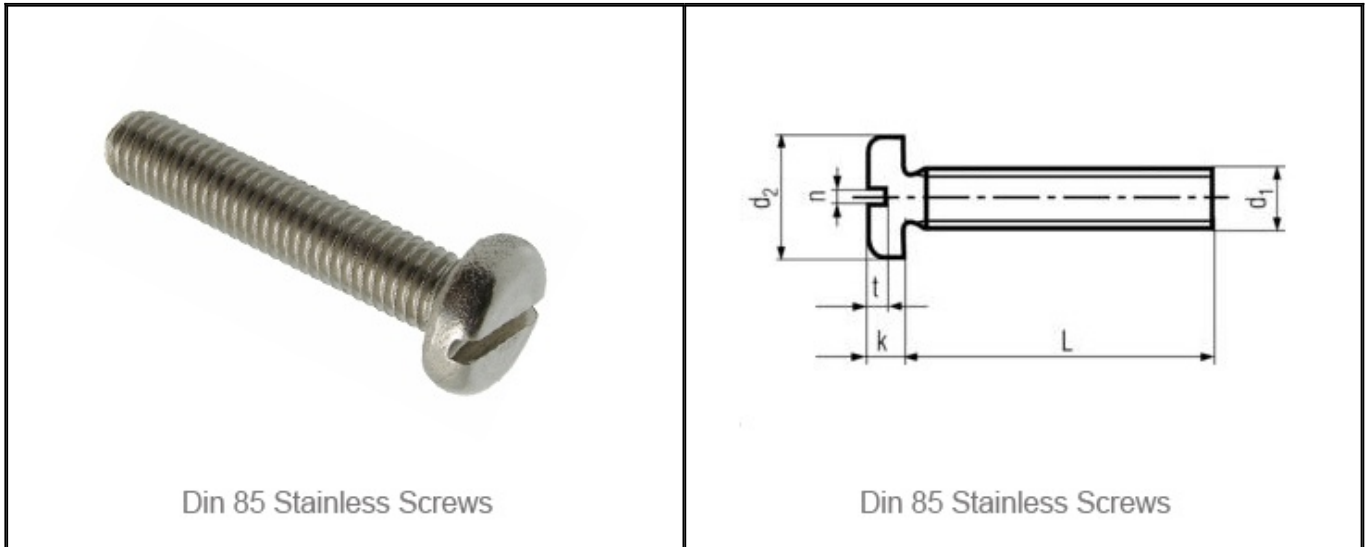

**Din 85 Stainless Screws**

**Din 85 Stainless Screws**

STAINLESS STEEL PAN HEAD SCREWS DIN 85 PAN HEAD SCRWE SLOTTED PAN HEAD METRIC SCREWS

We are manufacturers of cold forged Stainless Steel screws and fasteners

Diameter d1	M2	M2.5	M3	M4	M5	M6	M8
t	0.5	0.6	0.7	1	1.2	1.5	1.9
n	0.6	0.6	0.8	1	1.2	1.6	2
k	1.2	1.5	1.8	2.4	3	3.6	4.8
d2	4	5	6	8	10	12	16

**ADDEESS:**

**Conex Brass Screws Fasteners**

Plot 10 B GIDC IND Estate Jamnagar 361004 INDIA