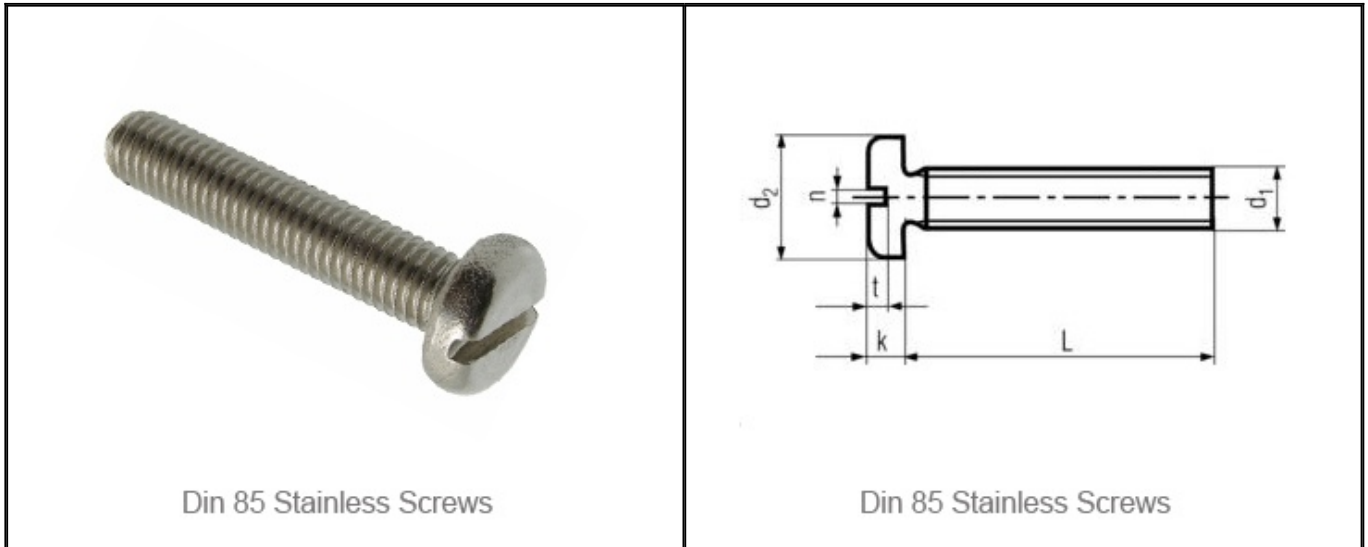

Din 85 Stainless Screws

Din 85 Stainless Screws

STAINLESS STEEL PAN HEAD SCREWS DIN 85 PAN HEAD SCRWS SLOTTED PAN HEAD METRIC SCREWS

We are manufacturers of cold forged Stainless Steel screws and fasteners

Diameter d1	M2	M2.5	M3	M4	M5	M6	M8
t	0.5	0.6	0.7	1	1.2	1.5	1.9
n	0.6	0.6	0.8	1	1.2	1.6	2
k	1.2	1.5	1.8	2.4	3	3.6	4.8
d2	4	5	6	8	10	12	16

ADDEESS:

Conex Brass Screws Fasteners

Plot 10 B GIDC IND Estate Jamnagar 361004 INDIA