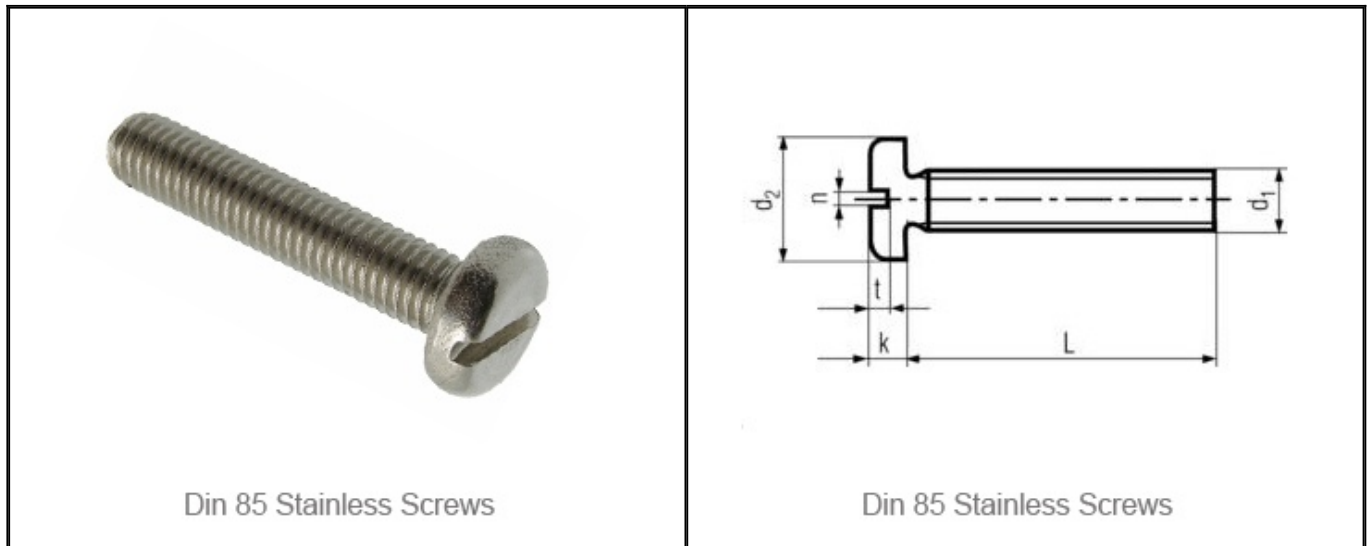

**Din 85 Stainless Screws**

**Din 85 Stainless Screws**

STAINLESS STEEL PAN HEAD SCREWS DIN 85 PAN HEAD SCRWE SLOTTED PAN HEAD METRIC SCREWS

We are manufacturers of cold forged Stainless Steel screws and fasteners

Diameter d1	M2	M2.5	M3	M4	M5	M6	M8
t	0.5	0.6	0.7	1	1.2	1.5	1.9
n	0.6	0.6	0.8	1	1.2	1.6	2
k	1.2	1.5	1.8	2.4	3	3.6	4.8
d2	4	5	6	8	10	12	16

**ADDEESS:**

**Conex Brass Screws Fasteners**  
Plot 10 B GIDC IND Estate Jamnagar 361004 INDIA