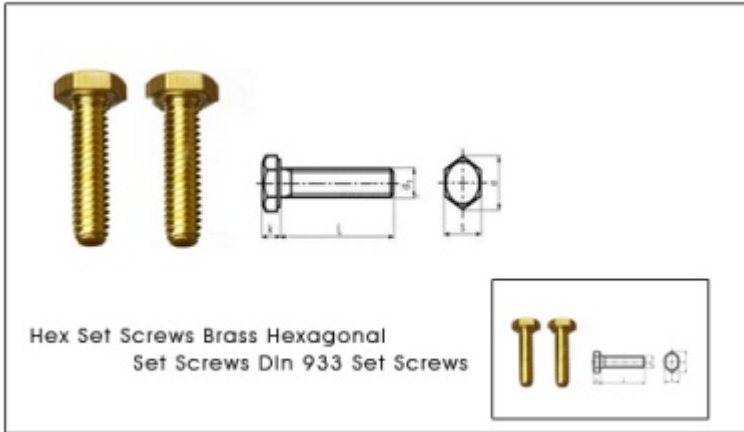

Hex Set Screws Brass Hexagonal Set Screws Din 933 Set Screws

HEX SET SCREWS DIN 933 HEXAGONAL SET SCREWS BRASS SET SCREWS

HEX SET SCREWS HEXAGONAL BRASS SET SCRWES DIN 933 SET SCREWS STAINLESS STEEL SET SCREWS

d₁	k	e	s (hexagon Size)
M3	2	6.01	5.5
M4	2.8	7.66	7
M5	3.5	8.79	8
M6	4	11.05	10
M8	5.3	14.38	13
M10	6.4	18.9	17
M12	7.5	21.1	19
M14	8.8	24.49	22
M16	10	26.75	24
M18	11.5	30.14	27
M20	12.5	33.53	30
M22	14	35.72	32
M24	15	39.98	36
M27	17	45.2	41
M30	18.7	50.85	46
M33	21	55.37	50
M36	22.5	60.79	55
M42	26	71.3	65
M48	30	82.6	75